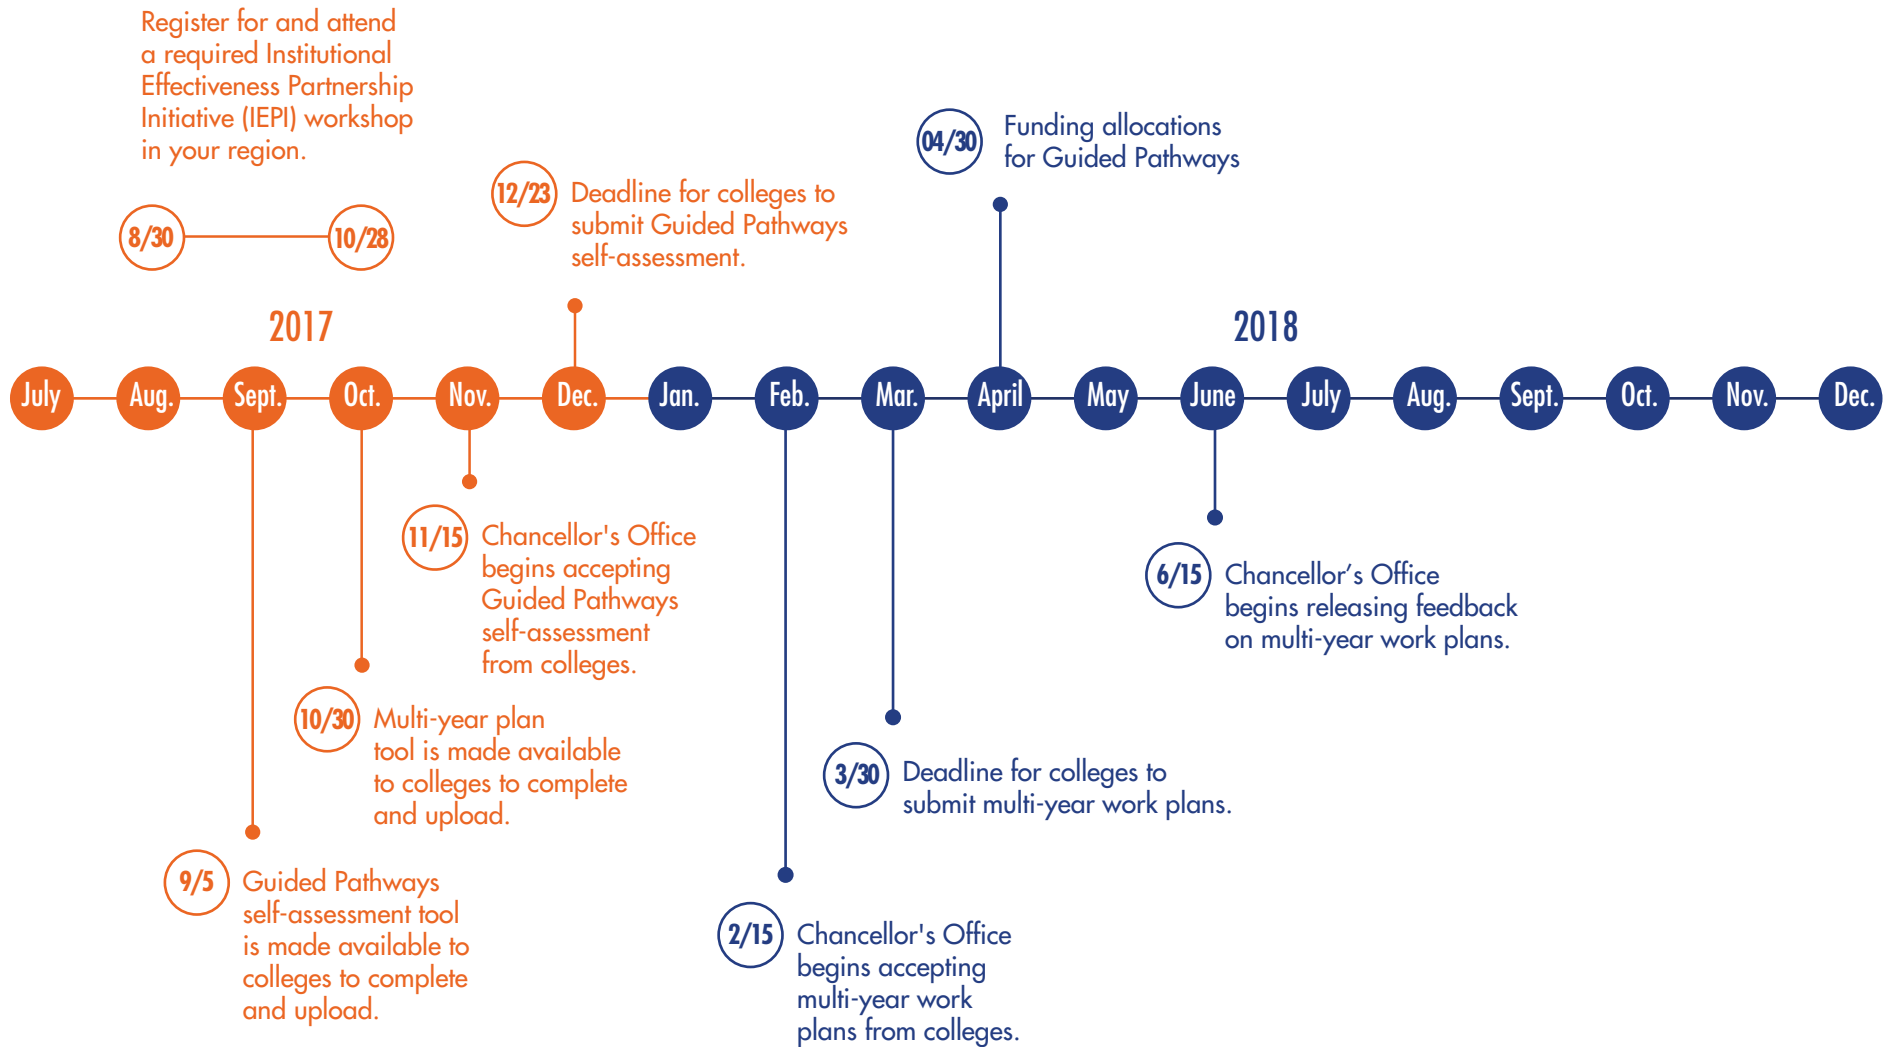

CALIFORNIA COMMUNITY COLLEGES GUIDED PATHWAYS

Timeline for Awards

10.11.17